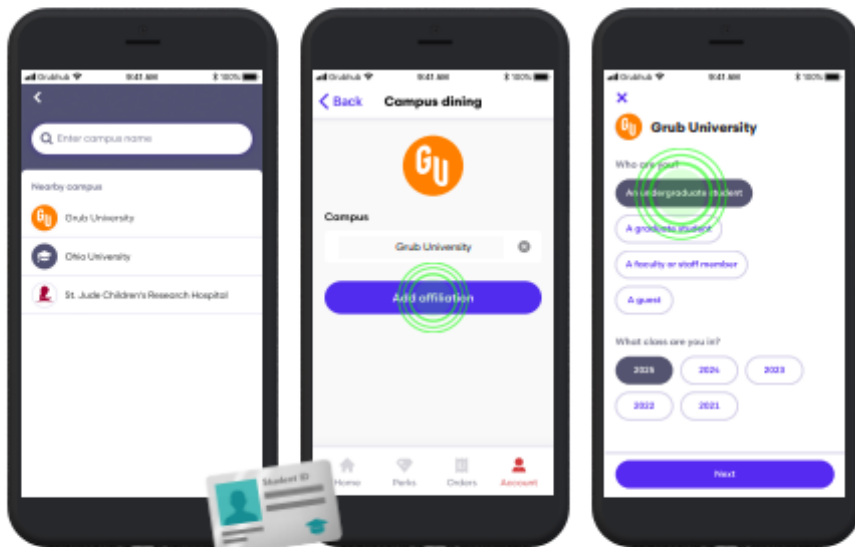

# Welcome to Grubhub Campus Dining!

There are several ways to access Campus dining. These instructions are for onboarding onto Campus dining on the Grubhub app.

## Instructions

1

Download the Grubhub app and create a new account. If you already have an account, sign in.

2

Go to Account and click Campus Dining

3

Select your campus and choose your affiliation

4

Add campus card or go straight to the list of on-campus restaurants